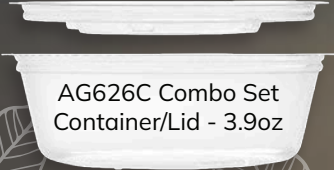

Clear Take & Go™
Dome lid - ASD626-4

Portion Cup
ASB325 ONLY

AG626C Combo Set
Container/Lid - 3.9oz

Common Rim Cups

ACR9, ACR12,
ACR16F, ACR20,
ACR22, APC16,
APC24

Take & Go™ Accessories

Our Take & Go™ series just got better. With a leak-resistant lid, this Crystal-clear container provides you with so many opportunities for custom packaging. Use it on its own or as part of the Take & Go™ package.

Portion cups available in natural and black color.

100%
recyclable

PET product made
in North America

Leak-resistant
clear flat Lid

For more details,
contact your regional
representative.

	PRODUCT	DESCRIPTION	COMPATIBLE WITH	SCC CODE	CASE QTY.	CASE DIMENSIONS L x W x H (in.)	CASE WT. (LBS.)	TiHi	CUBE
COMBO	AG626C	AG626C Combo Container and Lid Set - 3.9oz	ACR9, ACR12, ACR16F, ACR20, ACR22, APC16, APC24	10824024006940	1000 sets container & lid	19.624 x 8.125 x 24.25	9	12 x 3	2.24
COMMON RIM CUPS	ACR9	9oz PET Drink Cup		10824024006667	1000, 20/50	20.125 x 16.25 x 13.75	19	6 x 6	2.60
	ACR12	12oz PET Drink Cup		10824024006698	1000, 20/50	20.00 x 16.13 x 15.13	28	6 x 5	2.82
	APC16	16oz PET Drink Cup		00824024000194	1000, 20/50	20.00 x 16.13 x 20.00	33	6 x 5	3.73
	ACR16F*	16Foz Flush PET CUP		10824024007046	1000, 20/50	20.00 x 16.13 x 17.375	33	6 x 5	3.24
	ACR20	20oz PET Drink Cup		10824024006711	1000, 20/50	20.00 x 16.13 x 21.13	35	6 x 4	3.95
	ACR22*	22oz PET Drink CUP		10824024006957	1000, 20/50	20 x 16.125 x 22.625	36	6 X 4	4.23
	APC24	24oz PET Drink CUP		00824024000217	600, 12/50	16.13 x 12.13 x 22.25	26	9 x 4	2.52
PORTION CUP & LID	ASB325	3.25oz PP Portion Cup ONLY	ASD626-4 Take & Go lids ACR9, ACR12, ACR16F, ACR20, ACR22, APC16, APC24	00824024004397	2500, 10/250	15.56 x 12.50 x 19.00	15	9 X 5	2.14
	ASD626-4	Clear Take & Go™ Dome lid		10824024006810	1000, 20/50	21.00 x 16.75 x 9.875	11	4 X 8	2.01